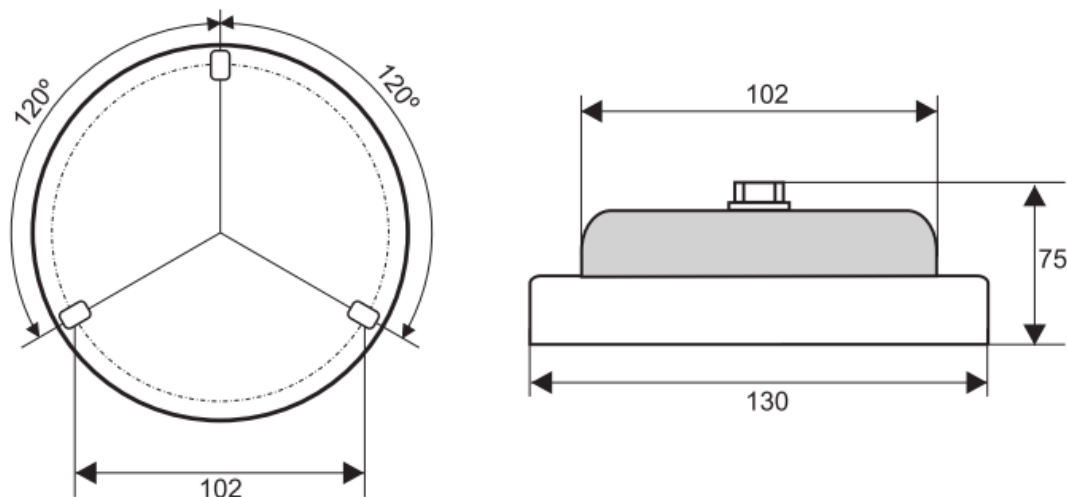

ELMARK[®]

The Brand of Electricity

ALARM BELL TYPE CB-4

GENERAL INFORMATION »

- ∴ Rated voltage: 12V DC/ 24V DC/ 110V AC / 230V AC; 50/60Hz
- ∴ Rated power: <10W
- ∴ Sound level: 85 dB / 1 m
- ∴ Material: metal (bell); plastic (body)
- ∴ Colour: red (bell); black (body)
- ∴ Humidity: 35 – 85% RH
- ∴ Operating Temperature: - 20°C + 70°C
- ∴ Mounting on the plate with holes: \varnothing 4 mm

DIMENSIONS »

PRODUCT DETAILS »

Type	Description	Voltage (V)	Sound level (dB)	Catalogue number
CB-4	alarm bell	12	85	401535
CB-4	alarm bell	24	85	401536
CB-4	alarm bell	110	85	401537
CB-4	alarm bell	230	85	401538